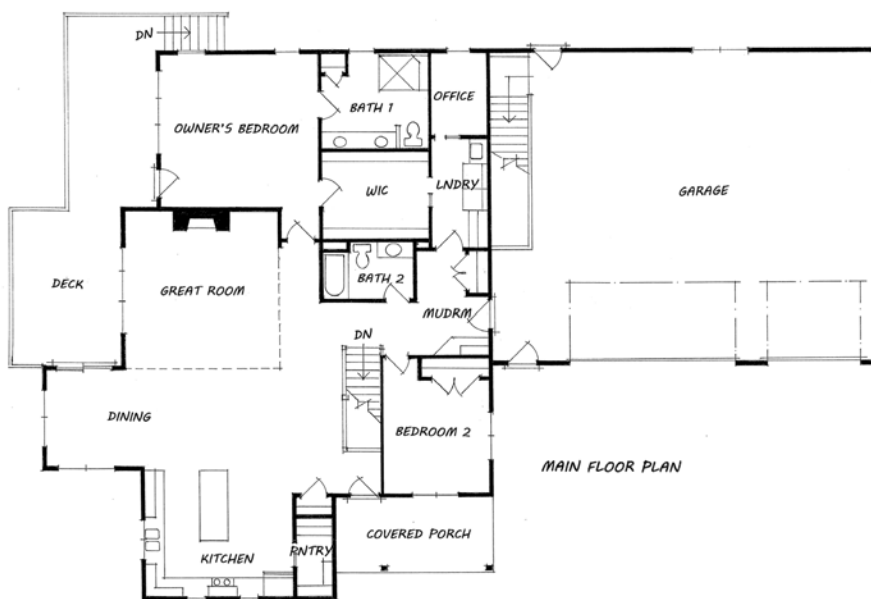

Quality Custom Built Home with a View

Home Features:

- ZERO CLEARANCE ENTRY FROM GARAGE
- ZERO CLEARANCE TILED MASTER BATHROOM SHOWER
- TRAY CEILING
- CUSTOM AMISH BUILT-IN CABINETS AND GRANITE COUNTERS
- FULLY EXPOSED BASEMENT WITH GARAGE ACCESS
- SCREENED PORCH WITH TREX DECKING
- CUSTOM WALK-IN CLOSET WITH BUILT-INS
- OPEN CONCEPT KITCHEN/DINING/LIVING SPACE

www.eggeconstructionjanesville.com